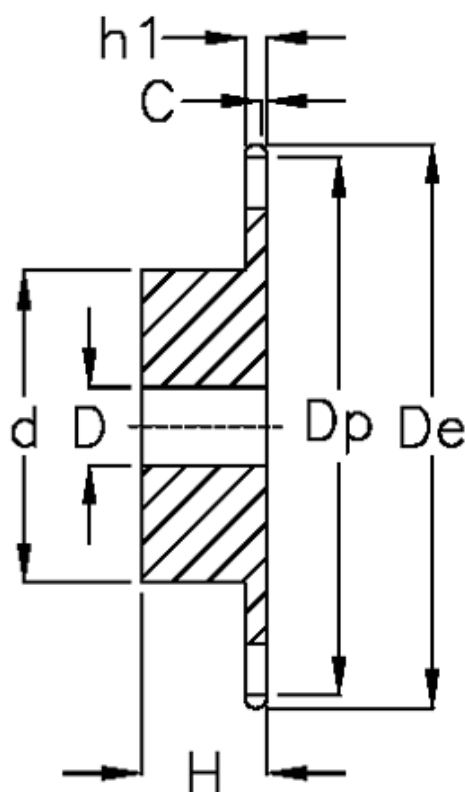

Article number: 616011002050

Description: Sprocket 05 B-1 Z=50 simplex
predrilled

Measures

C = 1
d = 60
D = $12 \pm 0,5$

De = 130.7
Dp = 127.41

For chain size = 8 x 3,0 mm

For chain type = 05 B-1

H = 20

h1 = 2.8

Number of teeth = 50